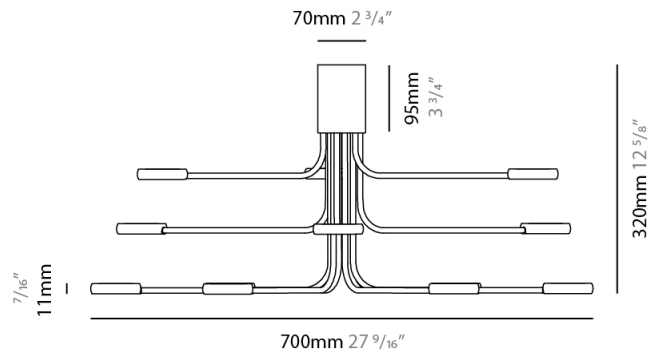

PROJECT	
TYPE	
SPECIFIER	
QUANTITY	
DATE	

ARBOR 12 LIGHT SURFACE

D42004-

base number   Finish
Options

1. To build a product code in our configurator select the specify button on the base model # product page
2. To build a manual product code on this datasheet choose from the options listed below in blue font and add the suffix to the base model #

GENERAL

Series: Arbor
Subseries: Arbor 12 Light
Brand: Icone
Division: Design
Mounting Type: Surface
Mounting Location: Ceiling
Subcategory: Up/Down Light

PHYSICAL

Shape: Abstract
Diameter (mm): 700
Diameter (in): 27 ⁹/₁₆
Height (mm): 320
Height (in): 12 ⁵/₈
Light Distribution: Direct / Indirect
Fixture Finish: WHI / GSR / CSR
Fixture Material: Metal

ELECTRICAL

Lamp Type: LED
Total Output Wattage (W): 60
Dimming: Electronic Low Voltage Dimming
Input Voltage (V): 120Vac Direct Line

LED

Number of LEDs: 12
Color Temperature (°K): 3000
Nominal Lumen (lm): 4200
CRI: >90 CRI
Lamp Life (hrs): 50000

OPTICAL

RATINGS AND CERTIFICATIONS

Certified By: Certified for North American Standards
IP rating: IP20