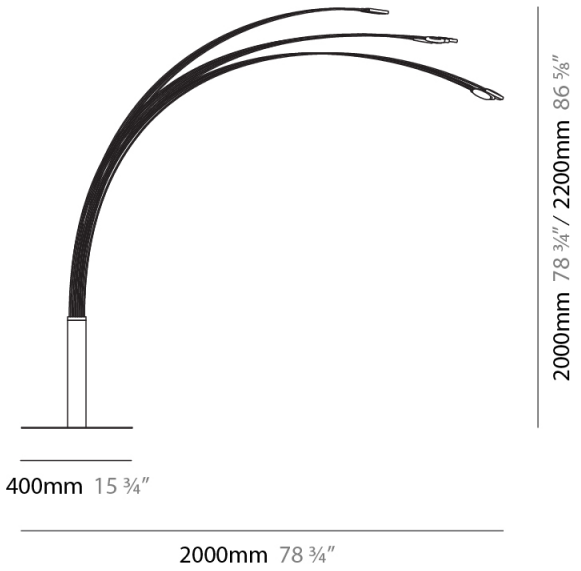

PROJECT	_____
TYPE	_____
SPECIFIER	_____
QUANTITY	_____
DATE	_____

ARBOR PORTABLE

D44009- _____ - _____

base number   Color   Finish
Temperature   Options

1. To build a product code in our configurator select the specify button on the base model # product page
2. To build a manual product code on this datasheet choose from the options listed below in blue font and add the suffix to the base model #

GENERAL

Series: Arbor
Brand: Icone
Division: Design
Mounting Type: Portable
Mounting Location: Floor
Subcategory: Floor

PHYSICAL

Shape: Abstract
Diameter (mm): 400
Diameter (in): 15 3/4
Height (mm): 2000
Height (in): 78 3/4
Max. Overall Height (mm): 2200
Max. Overall Height (in): 86 5/8
Light Distribution: Direct / Indirect
Weight (lbs): 17
Fixture Finish: WHI / GSR / CSR
Fixture Material: Metal
Upon Request: Bolt Down

ELECTRICAL

Lamp Type: LED
Total Output Wattage (W): 60
Max. Wattage Per Lamp (W): 4.5
Dimming: In-Line Dimming
Control Gear: Optical Sensor
Driver Included: Yes
Driver Location: Integrated
Driver Type: Constant Current - 120Vac
Driver Class: Class 2
Input Voltage (V): 120
Output Voltage (V): 24

LED

Number of LEDs: 12
Color Temperature (°K): 3000
Nominal Lumen (lm): 6420
CRI: >90 CRI
Lamp Life (hrs): 50000

OPTICAL

RATINGS AND CERTIFICATIONS

Certified By: Certified for North American Standards
IP rating: IP20