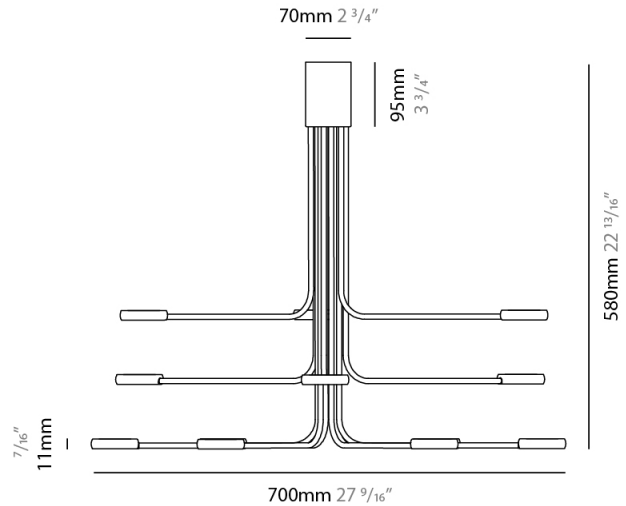

PROJECT	
TYPE	
SPECIFIER	
QUANTITY	
DATE	

ARBOR 12 LIGHT SURFACE

D42000-

base number Finish
Options

1. To build a product code in our configurator select the specify button on the base model # product page
2. To build a manual product code on this datasheet choose from the options listed below in blue font and add the suffix to the base model #

GENERAL

Series: Arbor
Subseries: Arbor 12 Light
Brand: Icone
Division: Design
Mounting Type: Surface
Mounting Location: Ceiling
Subcategory: Up/Down Light

PHYSICAL

Shape: Abstract
Diameter (mm): 700
Diameter (in): 27 ⁹/₁₆"
Height (mm): 580
Height (in): 22 ¹³/₁₆"
Light Distribution: Direct / Indirect
Fixture Finish: WHI / GSR / CSR
Fixture Material: Metal

ELECTRICAL

Lamp Type: LED
Total Output Wattage (W): 60
Dimming: Electronic Low Voltage Dimming
Input Voltage (V): 120Vac Direct Line

LED

Number of LEDs: 12
Color Temperature (°K): 3000
Nominal Lumen (lm): 4200
CRI: >90 CRI
Lamp Life (hrs): 50000

OPTICAL

RATINGS AND CERTIFICATIONS

Certified By: Certified for North American Standards
IP rating: IP20