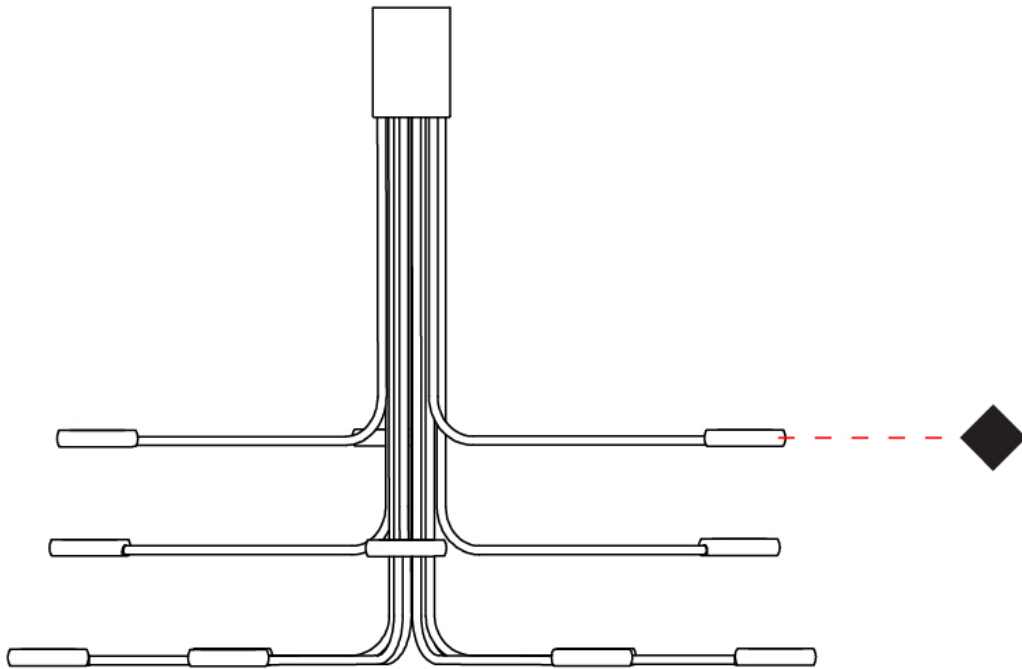

ARBOR 12 LIGHT SURFACE

D42000-

PROJECT	_____
TYPE	_____
SPECIFIER	_____
QUANTITY	_____
DATE	_____

D