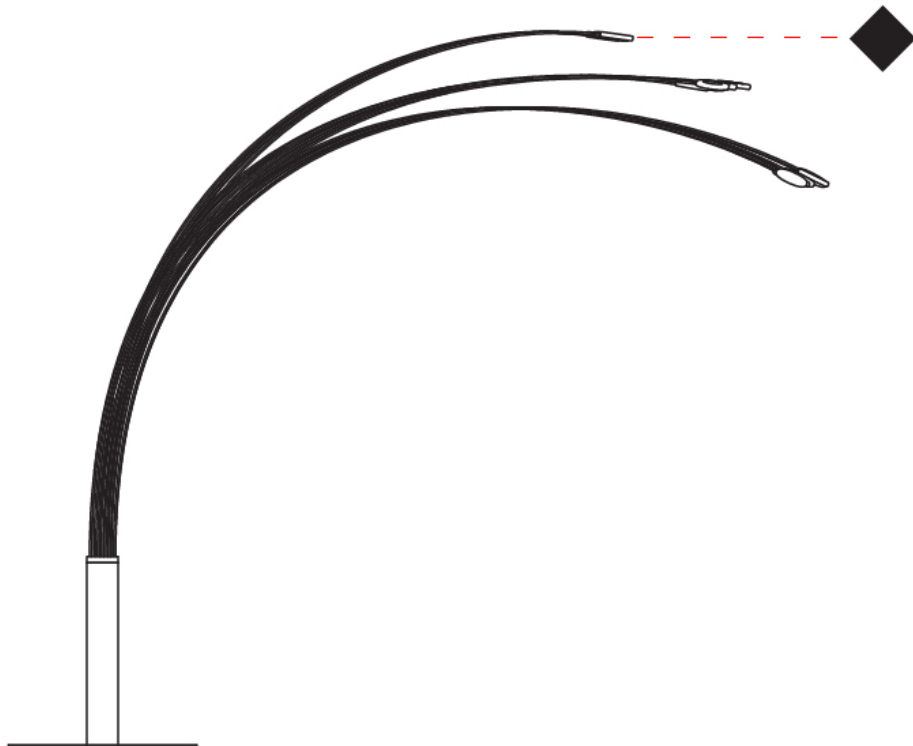

D44009-

PROJECT	_____
TYPE	_____
SPECIFIER	_____
QUANTITY	_____
DATE	_____

D